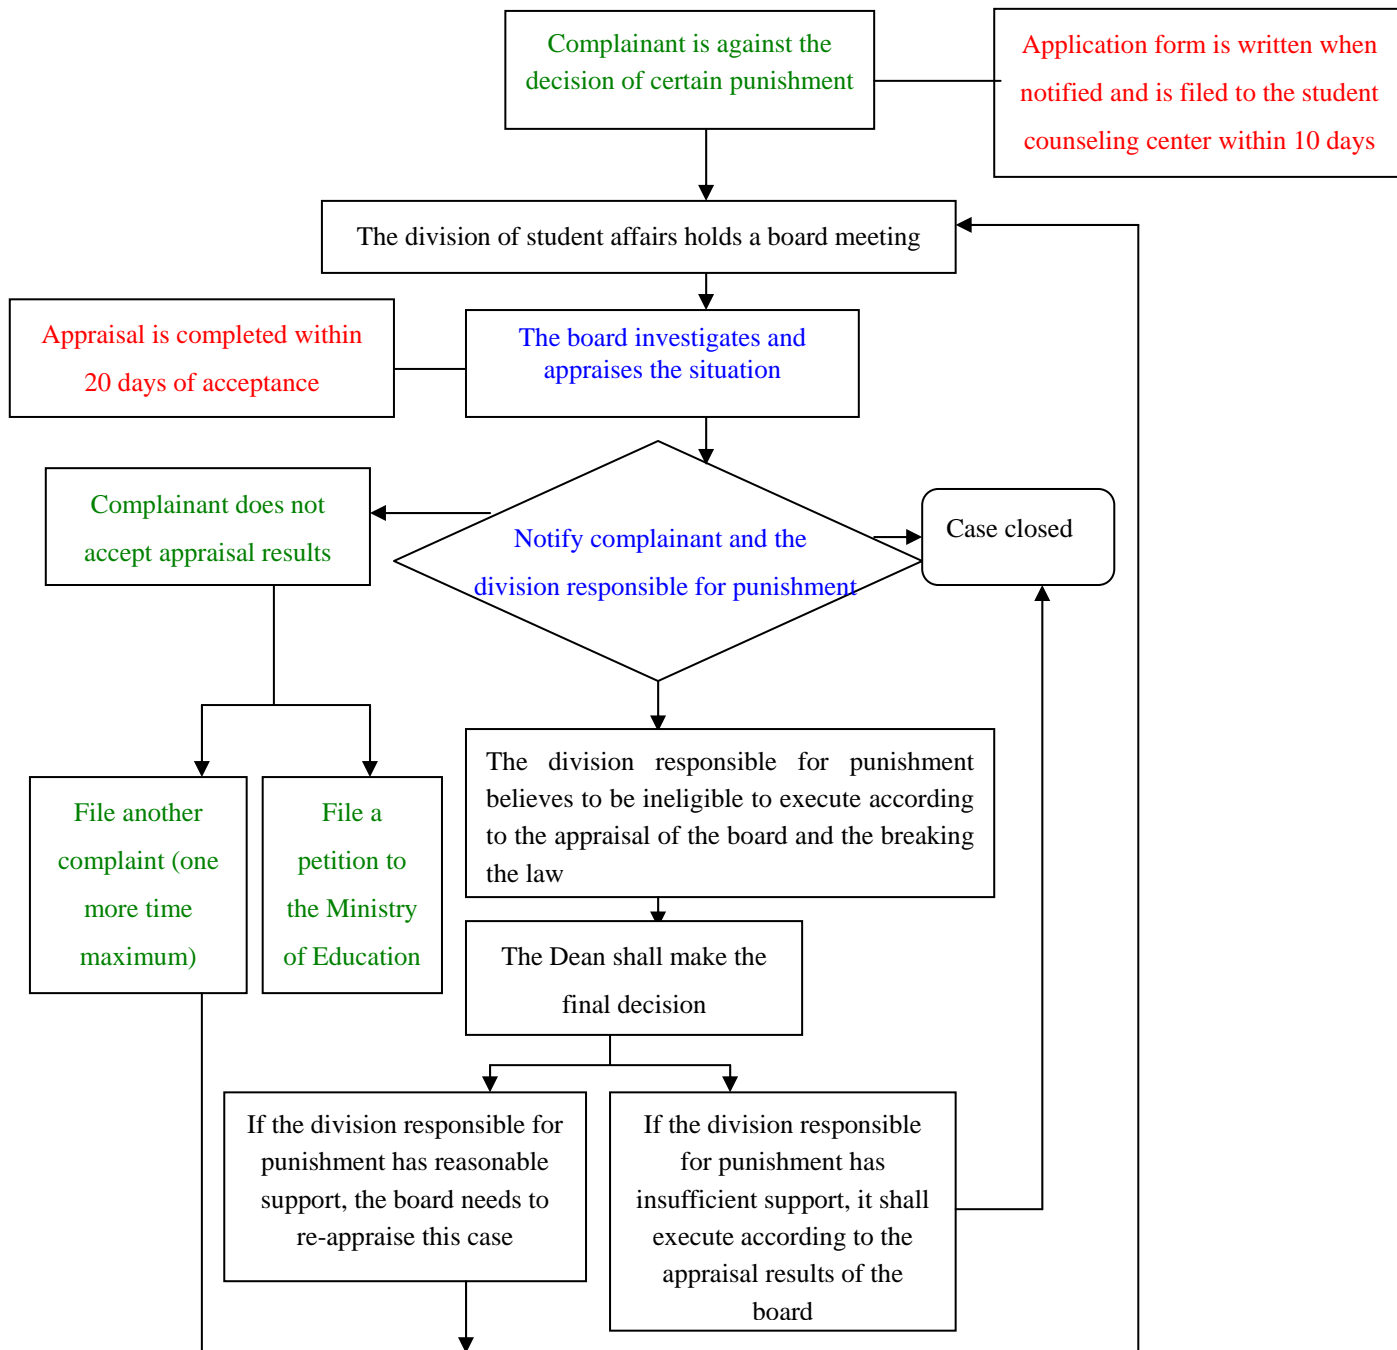

The Standard Operating Process of Student Complaint

student application form :

[http://www.ncyu.edu.tw/coun/itemize\\_list.aspx?pages=1&site\\_content\\_sn=7628](http://www.ncyu.edu.tw/coun/itemize_list.aspx?pages=1&site_content_sn=7628)