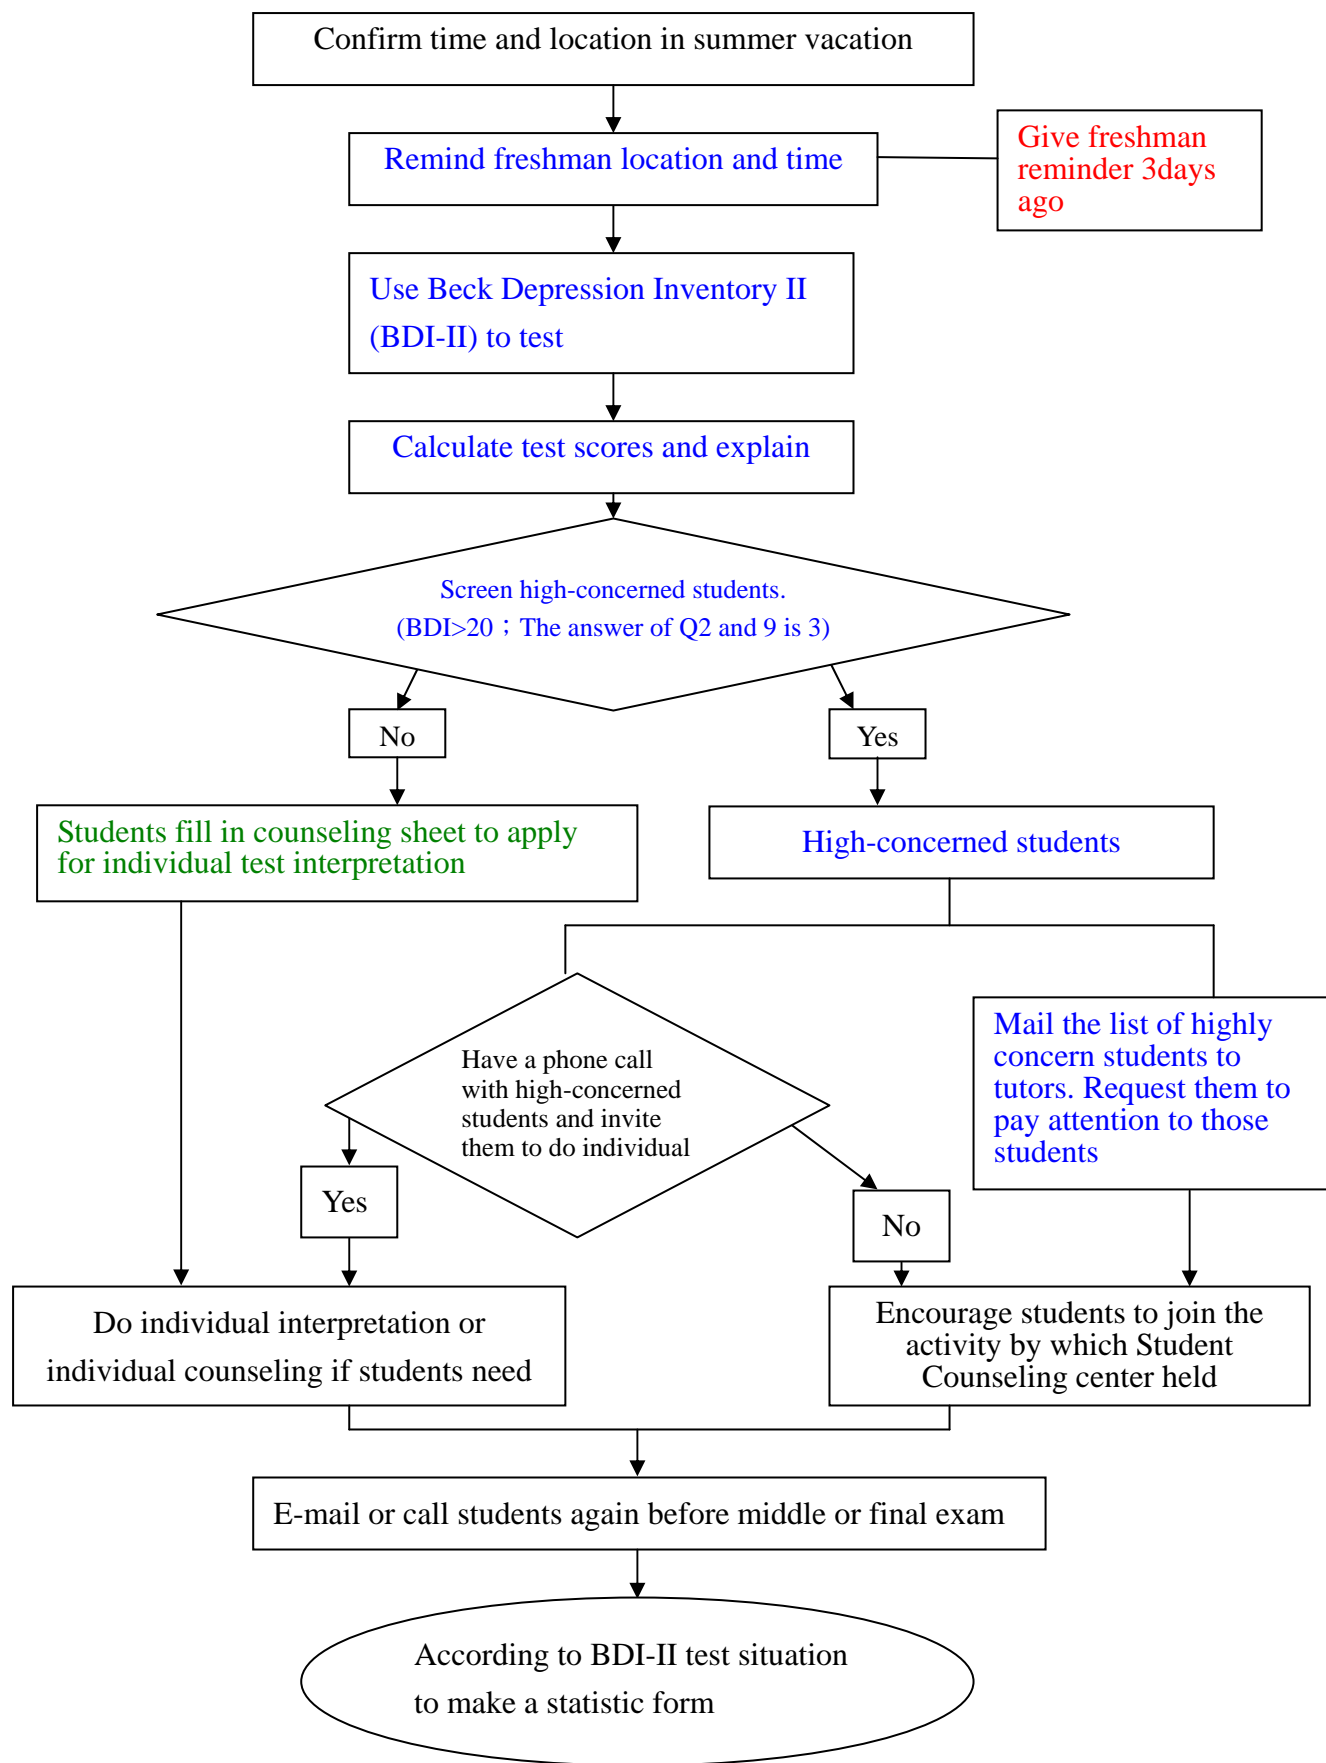

The Standard Operating Process of Screening and follow up High-concerned Students

Counseling application sheet :

[http://www.ncyu.edu.tw/coun/itemize\\_list.aspx?site\\_content\\_sn=7628](http://www.ncyu.edu.tw/coun/itemize_list.aspx?site_content_sn=7628)