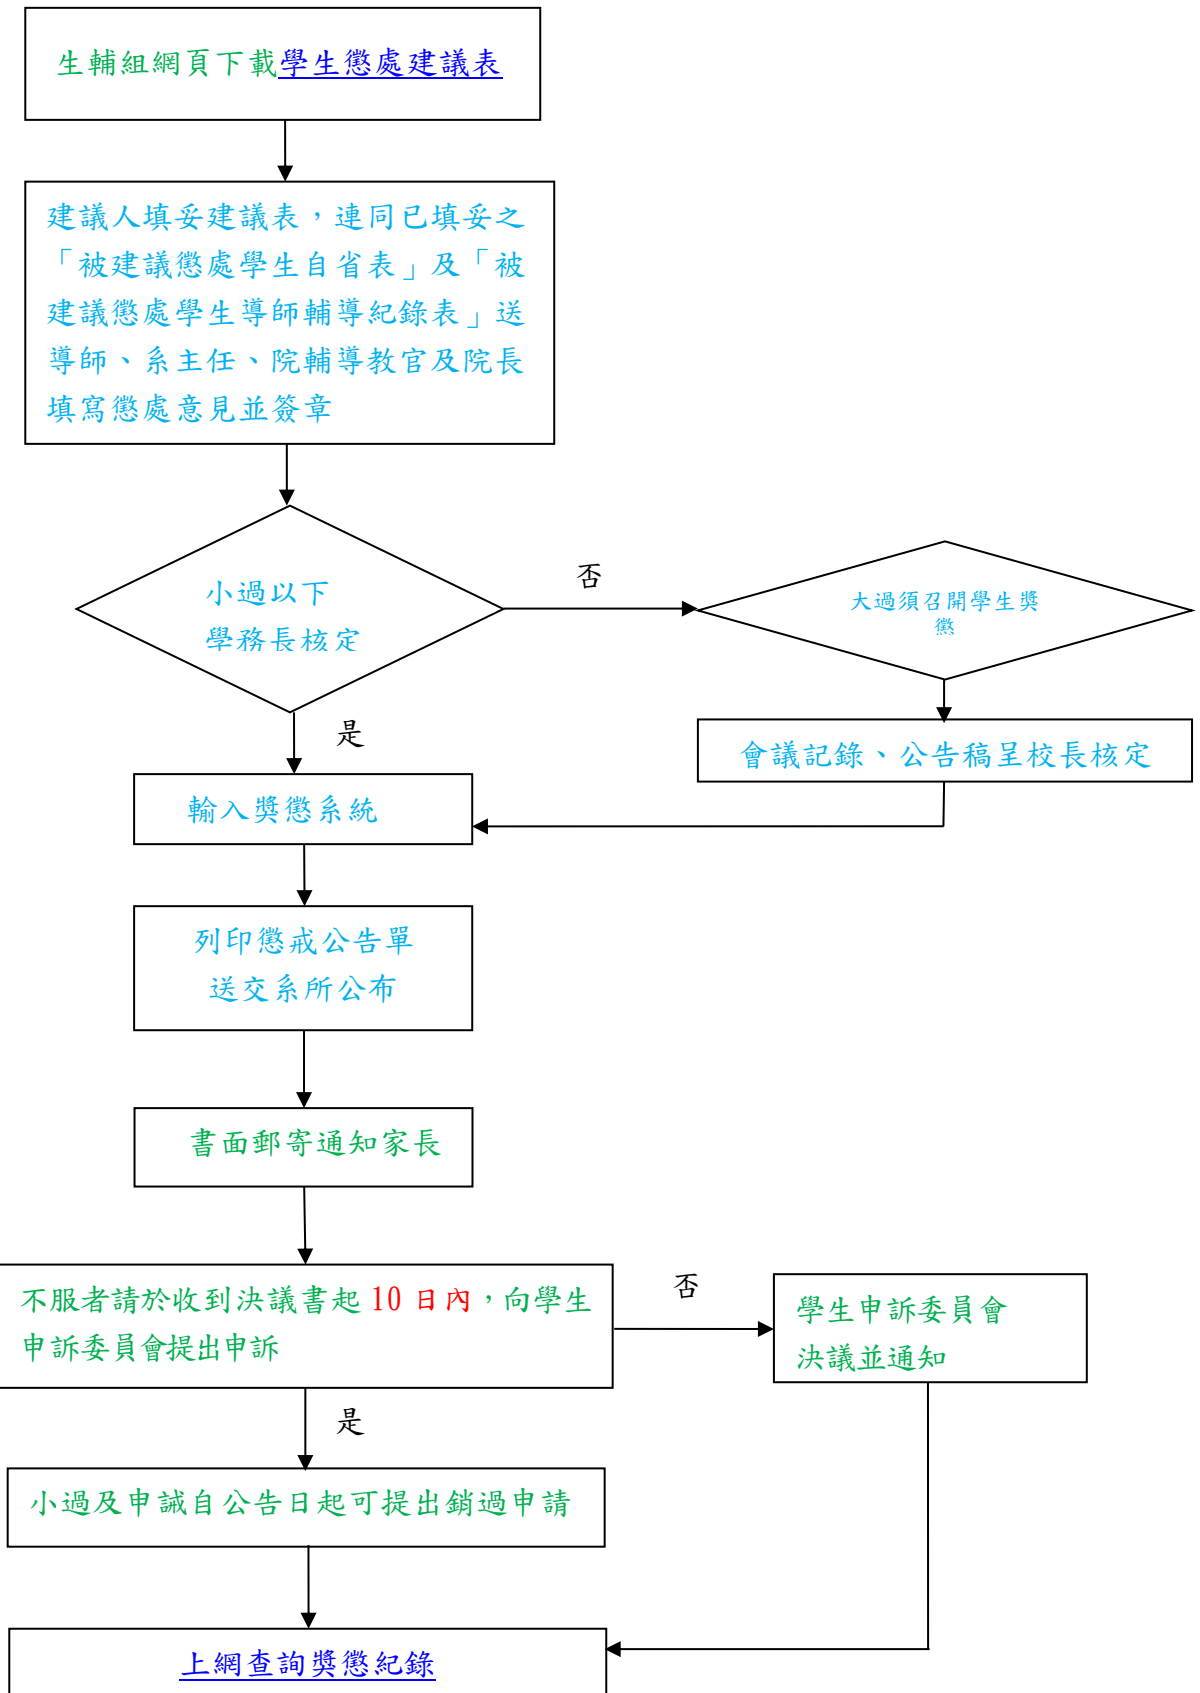

學生懲處作業流程圖

### Student Punishing Process Flow Chart