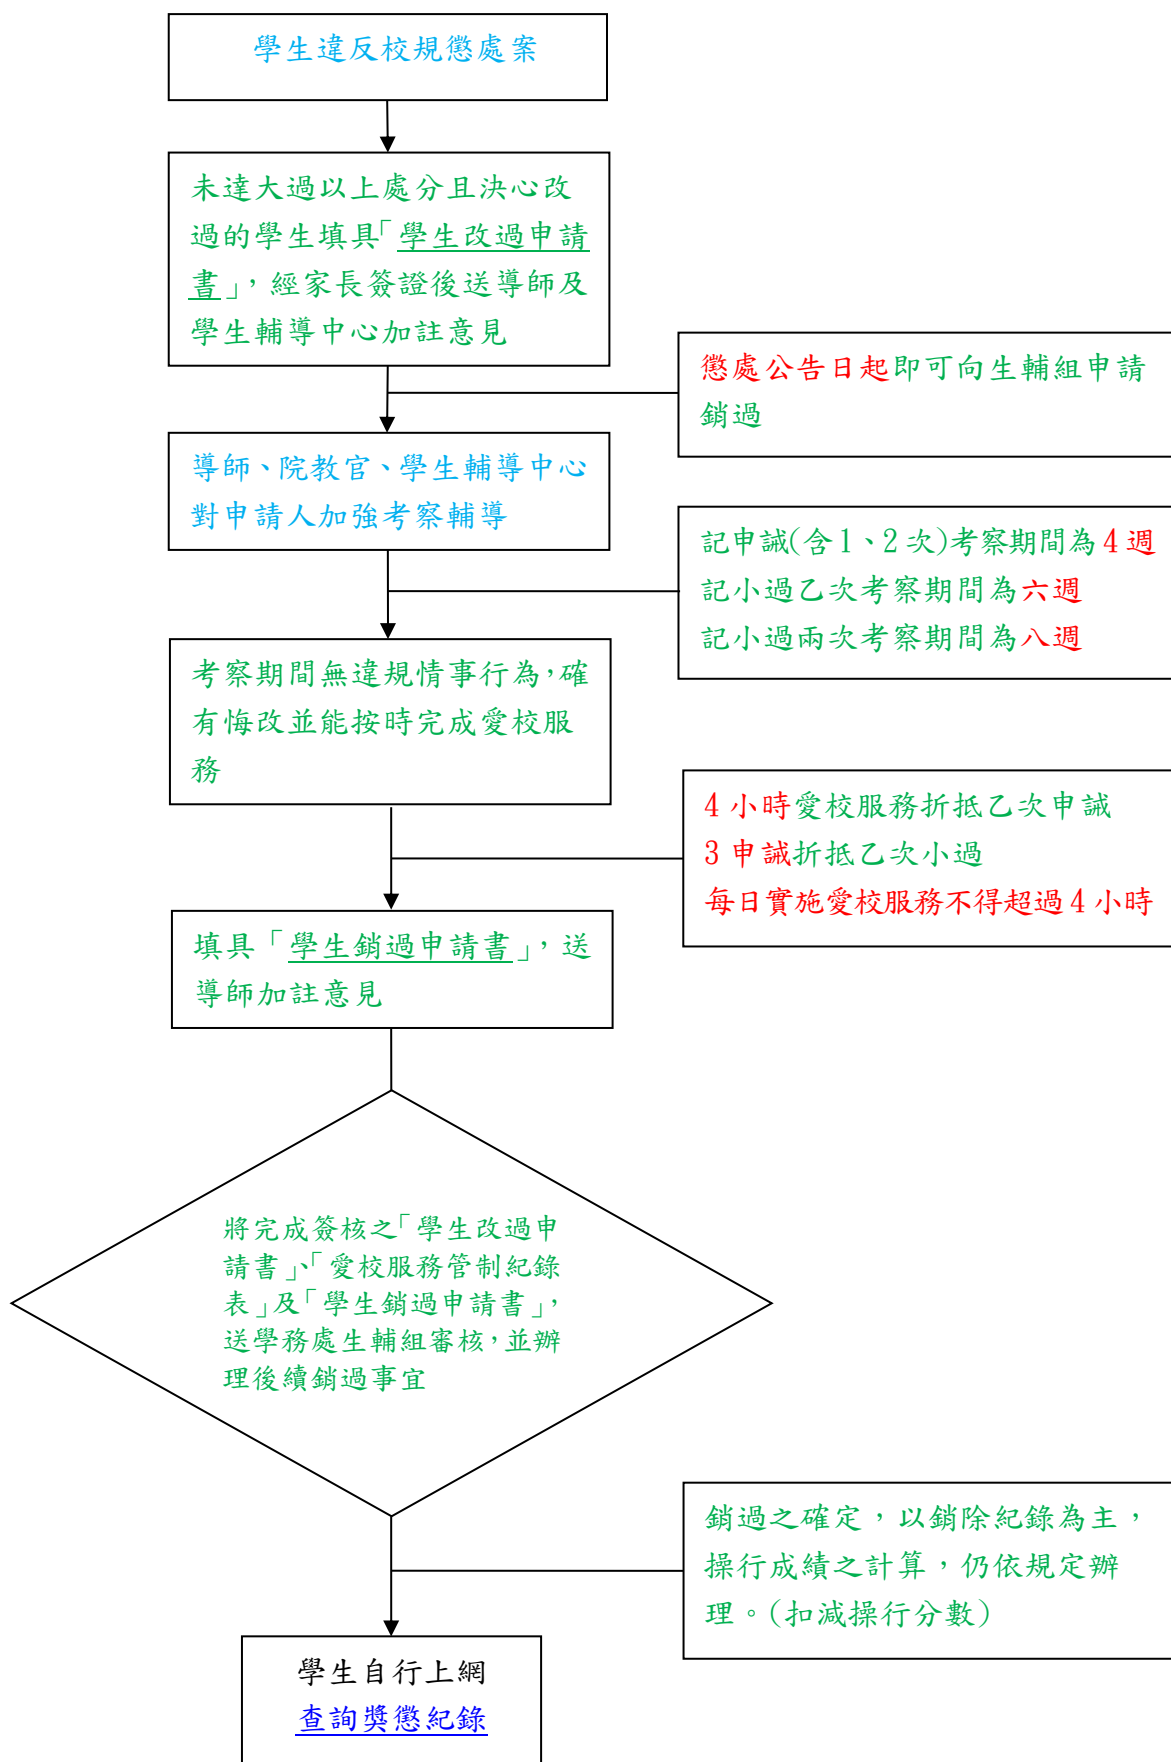

學生改過銷過作業流程圖

Students Repentance and Record Cancellation Process Flow Chart