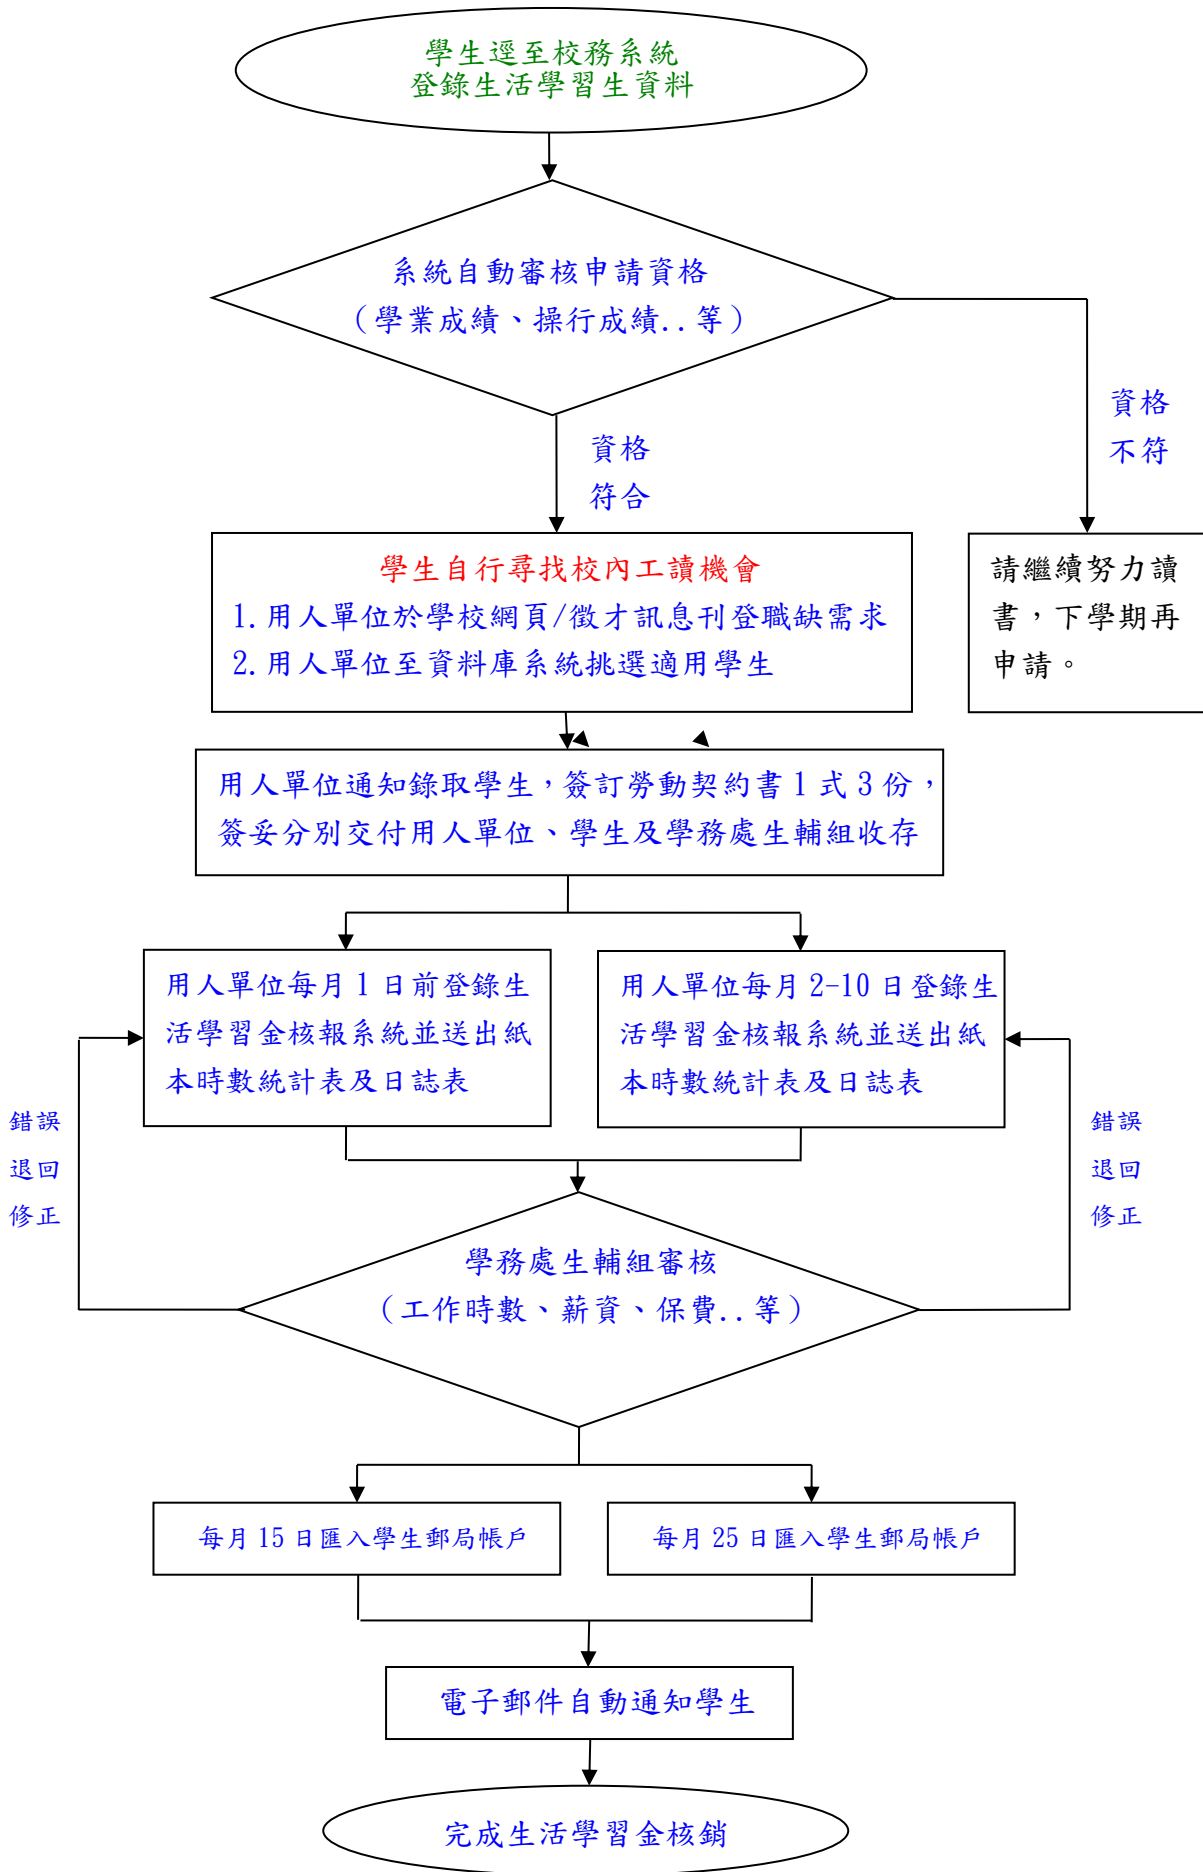

學生生活學習金申請流程圖

Work-Study Student Application Process Flow Chart