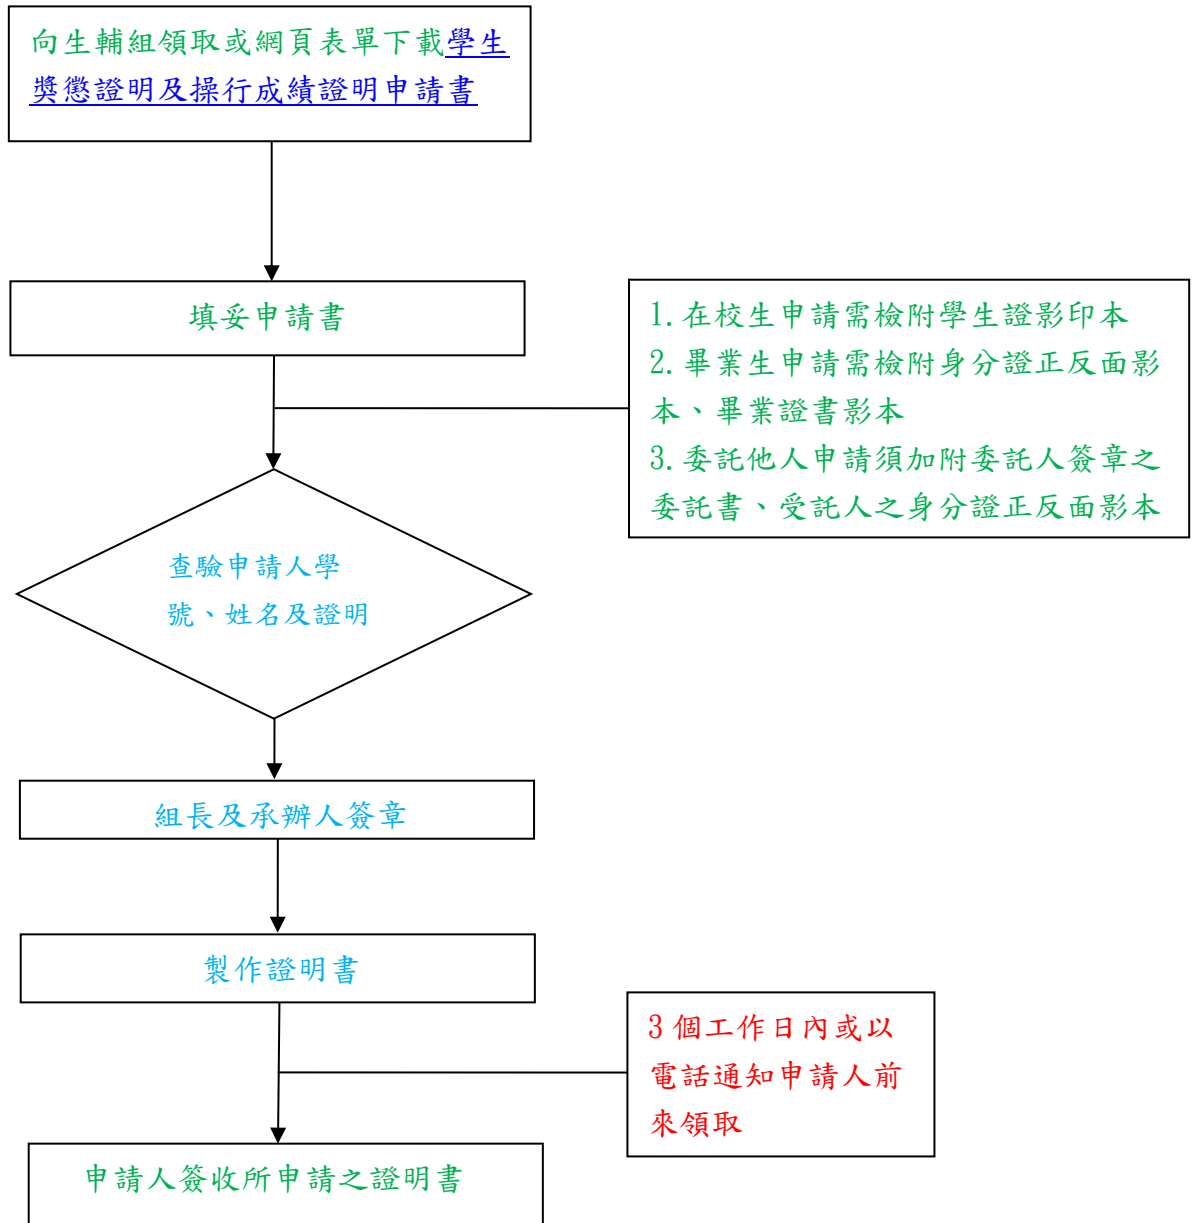

申請學生操行成績證明書作業流程圖

### Students Conduct Grade Certificate Application Process Flow Chart